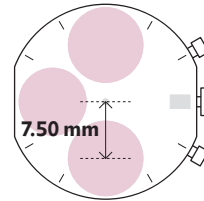

RONDA

Chronographs Overview
2025/26

Comparison of sizes & counter positions

Series 3500 — 10 ½ × 11 ½”

Counter 6 & 12 h: 7.50 mm distance from center
Counter 9 h: 7.00 mm distance from center

Sample eye diameter Ø 9 and 10 mm

Series 2000 & 5000 — 12 ½”

All counters 6.85 mm distance from center

Sample eye diameter Ø 10 mm

Series Z — 13 ¼”

All counters 8.30 mm distance from center

Sample eye diameter Ø 11 mm

Series 8000 — 15”

All counters 8.30 mm distance from center

Big Date

12 1/2" - 4.40 mm

5010.B
SM

6h 30 Min./12 Hours
12h Big Date

5020.B
SM & SP

9h 30 Min./12 Hours
3h Small Second
6h Big Date

5040.B
SM & SP

6h 1/10 Sec./10 Hours
9h 30 Min.
3h Small Second
12h Big Date

Special Date

Date Solar

12 1/2" - 4.40 mm

5050.C
Day Big Date / SM

- 6h** 1/10 Sec.
- 9h** 30 Min./12 Hours
- 3h** Small Second
- 6h** Big Date
- 12h** Day

5051.C
Day Big Date / SM

- 6h** 1/10 Sec.
- 9h** 30 Min./12 Hours
- 3h** Small Second
- 6h** Day
- 12h** Big Date