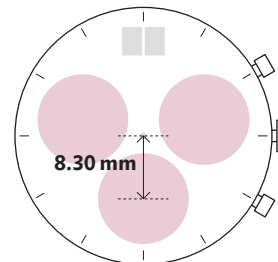

RONDA

Chronographs Overview
2025/26

Comparison of sizes & counter positions

Series 3500 — 10 ½ × 11 ½”

Counter 6 & 12 h: 7.50 mm distance from center
Counter 9 h: 7.00 mm distance from center

Sample eye diameter Ø 9 and 10 mm

Series 2000 & 5000 — 12 ½”

All counters 6.85 mm distance from center

Sample eye diameter Ø 10 mm

Series Z — 13 ¼”

All counters 8.30 mm distance from center

Sample eye diameter Ø 11 mm

Series 8000 — 15”

All counters 8.30 mm distance from center

Sample eye diameter Ø 12 mm

Date

10 1/2 x 11 1/2''' - 4.90 mm

3520.D
SM & SP

12h 30 Min./12 Hours
3h Date
6h Small Second

3540.D
SM & SP

9h 30 Min.
12h 1/10 Sec./10 Hours
3h Date
6h Small Second

12 1/2''' - 4.40 mm

Big Date

12 1/2" - 4.40 mm

5010.B
SM

6h 30 Min./12 Hours
12h Big Date

5020.B
SM & SP

9h 30 Min./12 Hours
3h Small Second
6h Big Date

5040.B
SM & SP

6h 1/10 Sec./10 Hours
9h 30 Min.
3h Small Second
12h Big Date