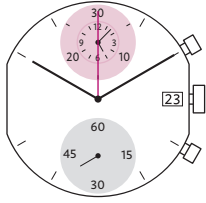

RONDA

Chronographs Overview
2025/26

Comparison of sizes & counter positions

Series 3500 — 10 ½ × 11 ½”

Counter 6 & 12 h: 7.50 mm distance from center
Counter 9 h: 7.00 mm distance from center

Sample eye diameter Ø 9 and 10 mm

Series 2000 & 5000 — 12 ½”

All counters 6.85 mm distance from center

Sample eye diameter Ø 10 mm

Series Z — 13 ¼”

All counters 8.30 mm distance from center

Sample eye diameter Ø 11 mm

Series 8000 — 15”

All counters 8.30 mm distance from center

Sample eye diameter Ø 12 mm

Date

10 1/2 x 11 1/2''' - 4.90 mm

3520.D
SM & SP

12h 30 Min./12 Hours
3h Date
6h Small Second

3540.D
SM & SP

9h 30 Min.
12h 1/10 Sec./10 Hours
3h Date
6h Small Second

12 1/2''' - 4.40 mm

Big Date

12 1/2" - 4.40 mm

5010.B
SM

6h 30 Min./12 Hours
12h Big Date

5020.B
SM & SP

9h 30 Min./12 Hours
3h Small Second
6h Big Date

5040.B
SM & SP

6h 1/10 Sec./10 Hours
9h 30 Min.
3h Small Second
12h Big Date