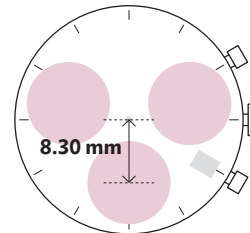

RONDA

Chronographs Overview
2025/26

Comparison of sizes & counter positions

Series 3500 — 10 ½ × 11 ½”

Counter 6 & 12 h: 7.50 mm distance from center
Counter 9 h: 7.00 mm distance from center

Sample eye diameter Ø 9 and 10 mm

Series 2000 & 5000 — 12 ½”

All counters 6.85 mm distance from center

Sample eye diameter Ø 10 mm

Series Z — 13 ¼”

All counters 8.30 mm distance from center

Sample eye diameter Ø 11 mm

Series 8000 — 15”

All counters 8.30 mm distance from center

Sample eye diameter Ø 12 mm

Date

10 1/2 x 11 1/2''' - 4.90 mm

3520.D
SM & SP

12h 30 Min./12 Hours
3h Date
6h Small Second

3540.D
SM & SP

9h 30 Min.
12h 1/10 Sec./10 Hours
3h Date
6h Small Second

12 1/2''' - 4.40 mm

Big Date

12 1/2" - 4.40 mm

5010.B
SM

6h 30 Min./12 Hours
12h Big Date

5020.B
SM & SP

9h 30 Min./12 Hours
3h Small Second
6h Big Date

5040.B
SM & SP

6h 1/10 Sec./10 Hours
9h 30 Min.
3h Small Second
12h Big Date