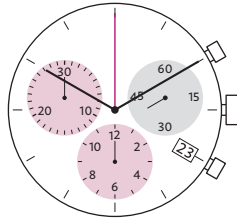

RONDA

Chronographs Overview
2025/26

Comparison of sizes & counter positions

Series 3500 — 10 ½ × 11 ½”

Counter 6 & 12 h: 7.50 mm distance from center
Counter 9 h: 7.00 mm distance from center

Sample eye diameter Ø 9 and 10 mm

Sample eye diameter Ø 12 mm

Date

10 1/2 x 11 1/2''' - 4.90 mm

3520.D
SM & SP

12h 30 Min./12 Hours
3h Date
6h Small Second

3540.D
SM & SP

9h 30 Min.
12h 1/10 Sec./10 Hours
3h Date
6h Small Second

12 1/2''' - 4.40 mm

5021.D
SM & SP

9h 30 Min.
3h Small Second
6h Date

5030.D
SM & SP

6h 12 Hours
9h 30 Min.
3h Small Second
4h Date

5040.D
SM & SP

6h 1/10 Sec./10 Hours
9h 30 Min.
3h Small Second
4h Date

5040.E
Day-Date / SM

6h 1/10 Sec./10 Hours
9h 30 Min.
3h Small Second
6h Date
12h Day

Big Date

12 1/2" - 4.40 mm

5010.B
SM

6h 30 Min./12 Hours
12h Big Date

5020.B
SM & SP

9h 30 Min./12 Hours
3h Small Second
6h Big Date

5040.B
SM & SP

6h 1/10 Sec./10 Hours
9h 30 Min.
3h Small Second
12h Big Date