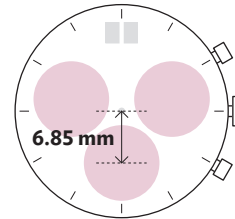

RONDA

Chronographs Overview
2025/26

Comparison of sizes & counter positions

Series 3500 — 10 ½ × 11 ½”

Counter 6 & 12 h: 7.50 mm distance from center
Counter 9 h: 7.00 mm distance from center

Sample eye diameter Ø 9 and 10 mm

Series 2000 & 5000 — 12 ½”

All counters 6.85 mm distance from center

Sample eye diameter Ø 10 mm

Series Z — 13 ¼”

All counters 8.30 mm distance from center

Sample eye diameter Ø 11 mm

Series 8000 — 15”

All counters 8.30 mm distance from center

Sample eye diameter Ø 12 mm

Date

10 1/2 x 11 1/2''' - 4.90 mm

3520.D
SM & SP

12h 30 Min./12 Hours
3h Date
6h Small Second

3540.D
SM & SP

9h 30 Min.
12h 1/10 Sec./10 Hours
3h Date
6h Small Second

12 1/2''' - 4.40 mm

Big Date

12 1/2" - 4.40 mm

5010.B
SM

6h 30 Min./12 Hours
12h Big Date

5020.B
SM & SP

9h 30 Min./12 Hours
3h Small Second
6h Big Date

5040.B
SM & SP

6h 1/10 Sec./10 Hours
9h 30 Min.
3h Small Second
12h Big Date