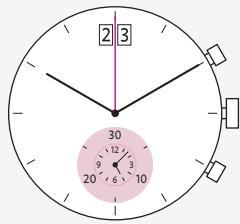

5021.D
SM & SP

9h 30 Min.
3h Small Second
6h Date

5030.D
SM & SP

6h 12 Hours
9h 30 Min.
3h Small Second
4h Date

5040.D
SM & SP

6h 1/10 Sec./10 Hours
9h 30 Min.
3h Small Second
4h Date

5040.E
Day-Date / SM

6h 1/10 Sec./10 Hours
9h 30 Min.
3h Small Second
6h Date
12h Day

5130.D
Alarm / SM & SP

9h 30 Min./12 Hours
6h Alarm
3h Small Second
4h Date

13 1/4''' - 4.60 mm

Z50
SM & SP

9h 30 Minute-Counter
3h Small Second
6h Date

Z60
Day-Date / SM & SP

6h 30 Minute-Counter
3h Small Second
4h Date
9h Day

Big Date

12 1/2" - 4.40 mm

5010.B
SM

6h 30 Min./12 Hours
12h Big Date

5020.B
SM & SP

9h 30 Min./12 Hours
3h Small Second
6h Big Date

5040.B
SM & SP

6h 1/10 Sec./10 Hours
9h 30 Min.
3h Small Second
12h Big Date

5050.B
SM & SP

6h 1/10 Sec.
9h 30 Min./12 Hours
3h Small Second
6h Big Date

5130.B
Alarm / SM

9h 30 Min./12 Hours
6h Alarm
3h Small Second
12h Big Date

15" - 5.60 mm

8040.B
SM

3h 1/10 Sec./10 Hours
9h 30 Min.
6h Small Second
12h Big Date