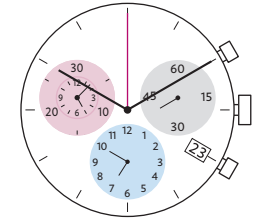

5130.D
Alarm / SM & SP

9h 30 Min./12 Hours
6h Alarm
3h Small Second
4h Date

13 1/4''' - 4.60 mm