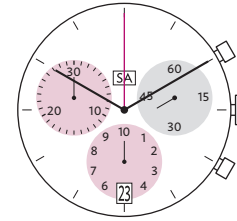

Sample eye diameter Ø 12 mm

Date

10 1/2 x 11 1/2''' - 4.90 mm

3520.D
SM & SP

12h 30 Min./12 Hours
3h Date
6h Small Second

3540.D
SM & SP

9h 30 Min.
12h 1/10 Sec./10 Hours
3h Date
6h Small Second

12 1/2''' - 4.40 mm

5021.D
SM & SP

9h 30 Min.
3h Small Second
6h Date

5030.D
SM & SP

6h 12 Hours
9h 30 Min.
3h Small Second
4h Date

5040.D
SM & SP

6h 1/10 Sec./10 Hours
9h 30 Min.
3h Small Second
4h Date

5040.E
Day-Date / SM

6h 1/10 Sec./10 Hours
9h 30 Min.
3h Small Second
6h Date
12h Day

5130.D
Alarm / SM & SP

9h 30 Min./12 Hours
6h Alarm
3h Small Second
4h Date

13 1/4''' - 4.60 mm

Z50
SM & SP

9h 30 Minute-Counter
3h Small Second
6h Date

Z60
Day-Date / SM & SP

6h 30 Minute-Counter
3h Small Second
4h Date
9h Day

Big Date

12 1/2" - 4.40 mm

5010.B
SM

6h 30 Min./12 Hours
12h Big Date

5020.B
SM & SP

9h 30 Min./12 Hours
3h Small Second
6h Big Date

5040.B
SM & SP

6h 1/10 Sec./10 Hours
9h 30 Min.
3h Small Second
12h Big Date