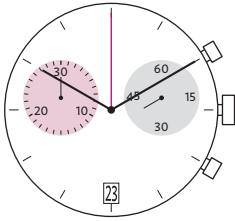

RONDA

Chronographs Overview
2025/26

Comparison of sizes & counter positions

Series 3500 — 10 ½ × 11 ½”

Counter 6 & 12 h: 7.50 mm distance from center
Counter 9 h: 7.00 mm distance from center

Sample eye diameter Ø 9 and 10 mm

Sample eye diameter Ø 12 mm

Date

10 1/2 x 11 1/2''' - 4.90 mm

3520.D
SM & SP

12h 30 Min./12 Hours
3h Date
6h Small Second

3540.D
SM & SP

9h 30 Min.
12h 1/10 Sec./10 Hours
3h Date
6h Small Second

12 1/2''' - 4.40 mm

5021.D
SM & SP

9h 30 Min.
3h Small Second
6h Date

5030.D
SM & SP

6h 12 Hours
9h 30 Min.
3h Small Second
4h Date

5040.D
SM & SP

6h 1/10 Sec./10 Hours
9h 30 Min.
3h Small Second
4h Date

5040.E
Day-Date / SM

6h 1/10 Sec./10 Hours
9h 30 Min.
3h Small Second
6h Date
12h Day

Big Date

12 1/2" - 4.40 mm

5010.B
SM

6h 30 Min./12 Hours
12h Big Date

5020.B
SM & SP

9h 30 Min./12 Hours
3h Small Second
6h Big Date

5040.B
SM & SP

6h 1/10 Sec./10 Hours
9h 30 Min.
3h Small Second
12h Big Date