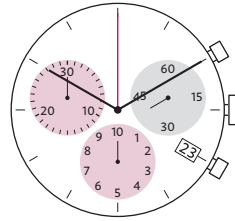

Sample eye diameter Ø 12 mm

Date

10 1/2 x 11 1/2''' - 4.90 mm

3520.D
SM & SP

12h 30 Min./12 Hours
3h Date
6h Small Second

3540.D
SM & SP

9h 30 Min.
12h 1/10 Sec./10 Hours
3h Date
6h Small Second

12 1/2''' - 4.40 mm

5021.D
SM & SP

9h 30 Min.
3h Small Second
6h Date

5030.D
SM & SP

6h 12 Hours
9h 30 Min.
3h Small Second
4h Date

5040.D
SM & SP

6h 1/10 Sec./10 Hours
9h 30 Min.
3h Small Second
4h Date

5040.E
Day-Date / SM

6h 1/10 Sec./10 Hours
9h 30 Min.
3h Small Second
6h Date
12h Day

5130.D
Alarm / SM & SP

9h 30 Min./12 Hours
6h Alarm
3h Small Second
4h Date

13 1/4''' - 4.60 mm

Z50
SM & SP

9h 30 Minute-Counter
3h Small Second
6h Date

Z60
Day-Date / SM & SP

6h 30 Minute-Counter
3h Small Second
4h Date
9h Day

Big Date

12 1/2" - 4.40 mm

5010.B
SM

6h 30 Min./12 Hours
12h Big Date

5020.B
SM & SP

9h 30 Min./12 Hours
3h Small Second
6h Big Date

5040.B
SM & SP

6h 1/10 Sec./10 Hours
9h 30 Min.
3h Small Second
12h Big Date