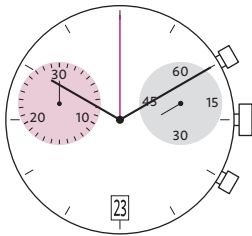

Sample eye diameter Ø 12 mm

Date

10 1/2 x 11 1/2''' - 4.90 mm

3520.D
SM & SP

12h 30 Min./12 Hours
3h Date
6h Small Second

3540.D
SM & SP

9h 30 Min.
12h 1/10 Sec./10 Hours
3h Date
6h Small Second

12 1/2''' - 4.40 mm

5021.D
SM & SP

9h 30 Min.
3h Small Second
6h Date

5030.D
SM & SP

6h 12 Hours
9h 30 Min.
3h Small Second
4h Date

5040.D
SM & SP

6h 1/10 Sec./10 Hours
9h 30 Min.
3h Small Second
4h Date

5040.E
Day-Date / SM

6h 1/10 Sec./10 Hours
9h 30 Min.
3h Small Second
6h Date
12h Day

5130.D
Alarm / SM & SP

9h 30 Min./12 Hours
6h Alarm
3h Small Second
4h Date

13 1/4''' - 4.60 mm

Z50
SM & SP

9h 30 Minute-Counter
3h Small Second
6h Date

Z60
Day-Date / SM & SP

6h 30 Minute-Counter
3h Small Second
4h Date
9h Day

Big Date

12 1/2" - 4.40 mm

5010.B
SM

6h 30 Min./12 Hours
12h Big Date

5020.B
SM & SP

9h 30 Min./12 Hours
3h Small Second
6h Big Date

5040.B
SM & SP

6h 1/10 Sec./10 Hours
9h 30 Min.
3h Small Second
12h Big Date