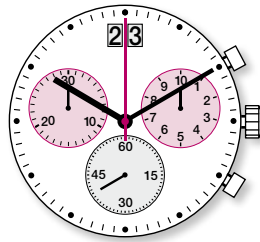

*«Art reflects the Magic  
of our Dreams»*

RONDA mastertech

 **RONDA**

**Chrono**  
**Cal. 8040.B**  
**5.60 mm – 15'''**  
 Swiss Made – 13 Jewels / Gilt

**3h** 1/10 Sec./10 Hours  
**6h** Small Second  
**9h** 30 Min.  
**12h** Big Date

**Chrono, Day Retrograde**  
**Cal. 8040.N**  
**5.60 mm – 15'''**  
 Swiss Made – 13 Jewels / Gilt

**3h** 1/10 Sec./10 Hours  
**6h** Small Second  
**6h** Big Date  
**9h** 30 Min.  
**12h** Day Retrograde

## NEW Series 8000 – Chrono and Retrograde

- Chronographs with center stop-second
- Add and split functions
- Pushers with perceptible click
- Big Date with direct change from 31 to 01
- Battery life 4 years
- Day Retrograde
- Possible pusher angles at 0°, 10°, 15°, 20°, or 30°
- Easy handling for consumers