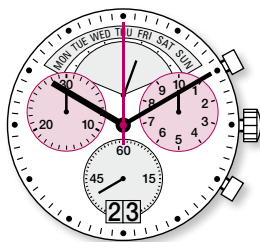

*«Art reflects the Magic  
of our Dreams»*

RONDA mastertech

 **RONDA**

**Chrono**  
**Cal. 8040.B**  
**5.60 mm – 15'''**  
 Swiss Made – 13 Jewels / Gilt

**3h** 1/10 Sec./10 Hours  
**6h** Small Second  
**9h** 30 Min.  
**12h** Big Date

**Chrono, Day Retrograde**  
**Cal. 8040.N**  
**5.60 mm – 15'''**  
 Swiss Made – 13 Jewels / Gilt

**3h** 1/10 Sec./10 Hours  
**6h** Small Second  
**6h** Big Date  
**9h** 30 Min.  
**12h** Day Retrograde

## NEW Series 8000 – Chrono and Retrograde

- Chronographs with center stop-second
- Add and split functions
- Pushers with perceptible click
- Big Date with direct change from 31 to 01
- Battery life 4 years
- Day Retrograde
- Possible pusher angles at 0°, 10°, 15°, 20°, or 30°
- Easy handling for consumers