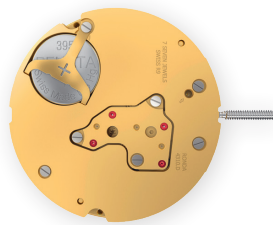

Swiss Made & Swiss Parts

Series 4000 Multifunctions

Cal. 4310.D

Tide Movement

4.40 mm

Battery-life 60 months
Swiss Made – 7 Jewels/Gilt
Swiss Parts – 4 Jewels/Nickel

3h Small Second
6h Date
Tide Cycle Hand

- Diameter Total 28.60 mm
- Case Fitting 28.00 mm
- Movement Height 4.40 mm
- Easy handling for consumers

Tide adjustment

- activation of tide cycle:
  press pusher A or B for approx. 1 second
- move hand by single steps:
  press pusher A or B less than 1 second
- move hand until pusher is released:
  press pusher A or B continuously

RONDA AG

Hauptstrasse 10
CH-4415 Lausen
Switzerland
Phone +41 61 926 50 00
info@ronda.ch

RONDA Ltd.

Unit 19, 27/F, Tower B
Southmark, 11 Yip Hing Street
Wong Chuk Hang, Aberdeen, Hong Kong
Phone +852 2542 0249
info@ronda.com.hk

ronda.ch