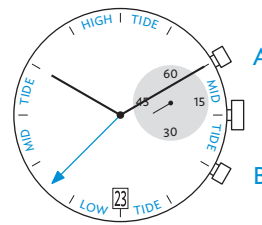

Swiss Made & Swiss Parts

Series 4000 Multifunctions

Cal. 4310.D

Tide Movement

4.40 mm

Battery-life 60 months
Swiss Made – 7 Jewels/Gilt
Swiss Parts – 4 Jewels/Nickel

3h Small Second
6h Date
Tide Cycle Hand

- Diameter Total 28.60 mm
- Case Fitting 28.00 mm
- Movement Height 4.40 mm
- Easy handling for consumers

Tide adjustment

- activation of tide cycle:
  press pusher A or B for approx. 1 second
- move hand by single steps:
  press pusher A or B less than 1 second
- move hand until pusher is released:
  press pusher A or B continuously

RONDA AG

Hauptstrasse 10
CH-4415 Lausen
Switzerland
Phone +41 61 926 50 00
info@ronda.ch

RONDA Ltd.

Unit 19, 27/F, Tower B
Southmark, 11 Yip Hing Street
Wong Chuk Hang, Aberdeen, Hong Kong
Phone +852 2542 0249
info@ronda.com.hk

ronda.ch