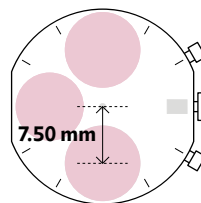

5051.C
Day Big Date/SM
6h 1/10 Sec.
9h 30 Min./12 Hours
3h Small Second
6h Day
12h Big Date

5040.F
Day-Date Month/SM
6h 1/10 Sec./10 Hours
9h 30 Min.
3h Small Second
12h Day & Month
Date by Hand

13 1/4" - 4.60 mm

8040.N
Day Retrograde/SM
3h 1/10 Sec./10 Hours
9h 30 Min.
6h Small Second
6h Big Date
12h Day Retrograde

SM: Swiss Made
SP: Swiss Parts

display size 100%

RONDA startech

Comparison of sizes & counter positions

Series 3500 — 10 ½ × 11 ½'''

Counter 6 & 12 h: 7.50 mm distance from center
Counter 9 h: 7.00 mm distance from center

Sample eye diameter Ø 9 and 10 mm

Series 5000 — 12 ½'''

All counters 6.85 mm distance from center

Sample eye diameter Ø 10 mm

Series Z — 13 ¼'''

All counters 8.30 mm distance from center

Sample eye diameter Ø 11 mm

Series 8000 — 15'''

All counters 8.30 mm distance from center

Sample eye diameter Ø 12 mm