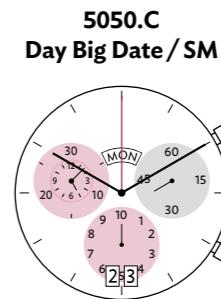

10 1/2 x 11 1/2" - 4.90 mm

3520.D
SM & SP
12h 30 Min./12 Hours
3h Date
6h Small Second

3540.D
SM & SP
9h 30 Min.
12h 1/10 Sec./10 Hours
3h Date
6h Small Second

Date

Big Date

Big Date

Special Date

12 1/2" - 4.40 mm

5130.D
Alarm/SM & SP
9h 30 Min./12 Hours
6h Alarm
3h Small Second
4h Date

5010.B
SM
6h 30 Min./12 Hours
12h Big Date

5020.B
SM & SP
9h 30 Min./12 Hours
3h Small Second
6h Big Date

5040.B
SM & SP
6h 1/10 Sec./10 Hours
9h 30 Min.
3h Small Second
12h Big Date

5050.B
SM & SP
6h 1/10 Sec.
9h 30 Min./12 Hours
3h Small Second
6h Big Date

5130.B
Alarm/SM
9h 30 Min./12 Hours
6h Alarm
3h Small Second
12h Big Date

5050.C
Day Big Date/SM
6h 1/10 Sec.
9h 30 Min./12 Hours
3h Small Second
6h Big Date
12h Day

5051.C
Day Big Date/SM
6h 1/10 Sec.
9h 30 Min./12 Hours
3h Small Second
6h Day
12h Big Date

5040.F
Day-Date Month/SM
6h 1/10 Sec./10 Hours
9h 30 Min.
3h Small Second
12h Day & Month
Date by Hand

13 1/4" - 4.60 mm