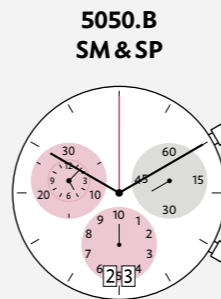

10 1/2 x 11 1/2" - 4.90 mm

3520.D
SM & SP
12h 30 Min./12 Hours
3h Date
6h Small Second

3540.D
SM & SP
9h 30 Min.
12h 1/10 Sec./10 Hours
3h Date
6h Small Second

Date

Big Date

Big Date

Special Date

12 1/2" - 4.40 mm

5130.D
Alarm/SM & SP
9h 30 Min./12 Hours
6h Alarm
3h Small Second
4h Date

5010.B
SM
6h 30 Min./12 Hours
12h Big Date

5020.B
SM & SP
9h 30 Min./12 Hours
3h Small Second
6h Big Date

5040.B
SM & SP
6h 1/10 Sec./10 Hours
9h 30 Min.
3h Small Second
12h Big Date

5050.B
SM & SP
6h 1/10 Sec.
9h 30 Min./12 Hours
3h Small Second
6h Big Date

5130.B
Alarm/SM
9h 30 Min./12 Hours
6h Alarm
3h Small Second
12h Big Date

5050.C
Day Big Date/SM
6h 1/10 Sec.
9h 30 Min./12 Hours
3h Small Second
6h Big Date
12h Day

5051.C
Day Big Date/SM
6h 1/10 Sec.
9h 30 Min./12 Hours
3h Small Second
6h Day
12h Big Date

5040.F
Day-Date Month/SM
6h 1/10 Sec./10 Hours
9h 30 Min.
3h Small Second
12h Day & Month
Date by Hand

13 1/4" - 4.60 mm