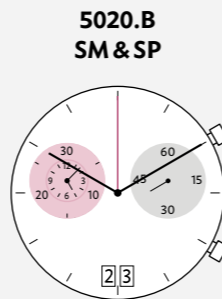

5020.B
SM & SP
9h 30 Min./12 Hours
3h Small Second
6h Big Date