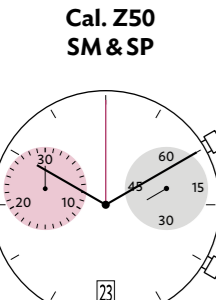

10 1/2 x 11 1/2" - 4.90 mm

3520.D

3540.D

RONDA startech Chronographs

12 1/2" - 4.40 mm

5021.D

5030.D & 5040.D

5040.E
Day-Date

10 1/2 x 11 1/2" - 4.90 mm

3520.D
SM & SP
12h 30 Min./12 Hours
3h Date
6h Small Second

3540.D
SM & SP
9h 30 Min.
12h 1/10 Sec./10 Hours
3h Date
6h Small Second

Date

Big Date

Big Date

Special Date

12 1/2" - 4.40 mm

5050.B
SM & SP
6h 1/10 Sec.
9h 30 Min./12 Hours
3h Small Second
6h Big Date

5130.B
Alarm/SM
9h 30 Min./12 Hours
6h Alarm
3h Small Second
12h Big Date

5050.C
Day Big Date/SM
6h 1/10 Sec.
9h 30 Min./12 Hours
3h Small Second
6h Big Date
12h Day

5051.C
Day Big Date/SM
6h 1/10 Sec.
9h 30 Min./12 Hours
3h Small Second
6h Day
12h Big Date

5040.F
Day-Date Month/SM
6h 1/10 Sec./10 Hours
9h 30 Min.
3h Small Second
12h Day & Month
Date by Hand

13 1/4" - 4.60 mm