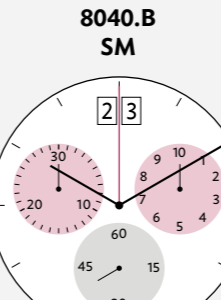

10 1/2 x 11 1/2" - 4.90 mm

3520.D
SM & SP
12h 30 Min./12 Hours
3h Date
6h Small Second

3540.D
SM & SP
9h 30 Min.
12h 1/10 Sec./10 Hours
3h Date
6h Small Second

Date

Big Date

Big Date

Special Date

12 1/2" - 4.40 mm

5051.C
Day Big Date/SM
6h 1/10 Sec.
9h 30 Min./12 Hours
3h Small Second
6h Day
12h Big Date

5040.F
Day-Date Month/SM
6h 1/10 Sec./10 Hours
9h 30 Min.
3h Small Second
12h Day & Month
Date by Hand

13 1/4" - 4.60 mm

Cal. Z50
SM & SP
9h 30 Minute-Counter
3h Small Second
6h Date

Cal. Z60
Day-Date/SM & SP
6h 30 Minute-Counter
3h Small Second
4h Date
9h Day

15" - 5.60 mm

8040.B
SM
3h 1/10 Sec./10 Hours
9h 30 Min.
6h Small Second
12h Big Date

8040.N
Day Retrograde/SM
3h 1/10 Sec./10 Hours
9h 30 Min.
6h Small Second
6h Big Date
12h Day Retrograde

SM: Swiss Made
SP: Swiss Parts

display size 100%

RONDA startech

Comparison of sizes & counter positions