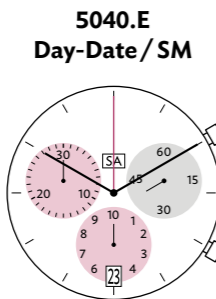

5040.E
Day-Date/SM
6h 1/10 Sec./10 Hours
9h 30 Min.
3h Small Second
6h Date
12h Day