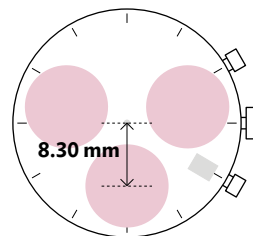

10 1/2 x 11 1/2" - 4.90 mm

3520.D
SM & SP
12h 30 Min./12 Hours
3h Date
6h Small Second

3540.D
SM & SP
9h 30 Min.
12h 1/10 Sec./10 Hours
3h Date
6h Small Second

Date

Big Date

Big Date

Special Date

12 1/2" - 4.40 mm

5051.C
Day Big Date/SM
6h 1/10 Sec.
9h 30 Min./12 Hours
3h Small Second
6h Day
12h Big Date

5040.F
Day-Date Month/SM
6h 1/10 Sec./10 Hours
9h 30 Min.
3h Small Second
12h Day & Month
Date by Hand

13 1/4" - 4.60 mm

Series 3500 — 10 ½ × 11 ½'''

Counter 6 & 12 h: 7.50 mm distance from center
Counter 9 h: 7.00 mm distance from center

Sample eye diameter Ø 9 and 10 mm

Series 5000 — 12 ½'''

All counters 6.85 mm distance from center

Sample eye diameter Ø 10 mm

Series Z — 13 ¼'''

All counters 8.30 mm distance from center

Sample eye diameter Ø 11 mm

Series 8000 — 15'''

All counters 8.30 mm distance from center

Sample eye diameter Ø 12 mm