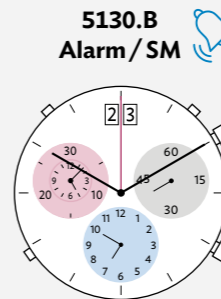

10 1/2 x 11 1/2" - 4.90 mm

3520.D
SM & SP
12h 30 Min./12 Hours
3h Date
6h Small Second

3540.D
SM & SP
9h 30 Min.
12h 1/10 Sec./10 Hours
3h Date
6h Small Second

Date

Big Date

Big Date

Special Date

12 1/2" - 4.40 mm

5130.D
Alarm/SM & SP
9h 30 Min./12 Hours
6h Alarm
3h Small Second
4h Date

5010.B
SM
6h 30 Min./12 Hours
12h Big Date

5020.B
SM & SP
9h 30 Min./12 Hours
3h Small Second
6h Big Date

5040.B
SM & SP
6h 1/10 Sec./10 Hours
9h 30 Min.
3h Small Second
12h Big Date

5050.B
SM & SP
6h 1/10 Sec.
9h 30 Min./12 Hours
3h Small Second
6h Big Date

5130.B
Alarm/SM
9h 30 Min./12 Hours
6h Alarm
3h Small Second
12h Big Date

5050.C
Day Big Date/SM
6h 1/10 Sec.
9h 30 Min./12 Hours
3h Small Second
6h Big Date
12h Day

5051.C
Day Big Date/SM
6h 1/10 Sec.
9h 30 Min./12 Hours
3h Small Second
6h Day
12h Big Date

5040.F
Day-Date Month/SM
6h 1/10 Sec./10 Hours
9h 30 Min.
3h Small Second
12h Day & Month
Date by Hand

13 1/4" - 4.60 mm