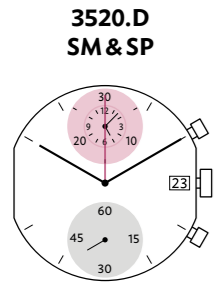

10 1/2 x 11 1/2" - 4.90 mm

3520.D

3540.D

RONDA startech Chronographs

12 1/2" - 4.40 mm

5021.D

5030.D & 5040.D

5040.E
Day-Date

5051.C
Day Big Date

5040.F
Day-Date Month

15" - 5.60 mm

Cal. Z50

Cal. Z60
Day-Date

8040.B

8040.N
Day Retrograde

display size 100%

10 1/2 x 11 1/2" - 4.90 mm

3520.D
SM & SP
12h 30 Min./12 Hours
3h Date
6h Small Second

3540.D
SM & SP
9h 30 Min.
12h 1/10 Sec./10 Hours
3h Date
6h Small Second

Date

Big Date

Big Date

Special Date

12 1/2" - 4.40 mm

Series 3500 — 10 ½ × 11 ½'''

Counter 6 & 12 h: 7.50 mm distance from center
Counter 9 h: 7.00 mm distance from center

Sample eye diameter Ø 9 and 10 mm

Series 5000 — 12 ½'''

All counters 6.85 mm distance from center