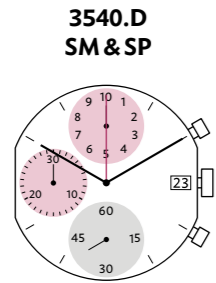

10 1/2 x 11 1/2" - 4.90 mm

3520.D

3540.D

RONDA startech Chronographs

12 1/2" - 4.40 mm

5021.D

5030.D & 5040.D

5040.E
Day-Date

5051.C
Day Big Date

5040.F
Day-Date Month

15" - 5.60 mm

Cal. Z50

Cal. Z60
Day-Date

8040.B

8040.N
Day Retrograde

display size 100%

10 1/2 x 11 1/2" - 4.90 mm

3520.D
SM & SP
12h 30 Min./12 Hours
3h Date
6h Small Second

3540.D
SM & SP
9h 30 Min.
12h 1/10 Sec./10 Hours
3h Date
6h Small Second

Date

Big Date

Big Date

Special Date

12 1/2" - 4.40 mm

Series 3500 — 10 ½ × 11 ½'''

Counter 6 & 12 h: 7.50 mm distance from center
Counter 9 h: 7.00 mm distance from center

Sample eye diameter Ø 9 and 10 mm

Series 5000 — 12 ½'''

All counters 6.85 mm distance from center