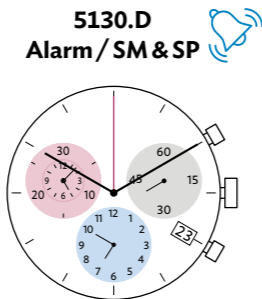

5130.D
Alarm/SM & SP
9h 30 Min./12 Hours
6h Alarm
3h Small Second
4h Date