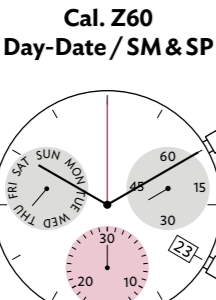

10 1/2 x 11 1/2" - 4.90 mm

3520.D
SM & SP
12h 30 Min./12 Hours
3h Date
6h Small Second

3540.D
SM & SP
9h 30 Min.
12h 1/10 Sec./10 Hours
3h Date
6h Small Second

Date

Big Date

Big Date

Special Date

12 1/2" - 4.40 mm

5051.C
Day Big Date/SM
6h 1/10 Sec.
9h 30 Min./12 Hours
3h Small Second
6h Day
12h Big Date

5040.F
Day-Date Month/SM
6h 1/10 Sec./10 Hours
9h 30 Min.
3h Small Second
12h Day & Month
Date by Hand

13 1/4" - 4.60 mm

Cal. Z50
SM & SP
9h 30 Minute-Counter
3h Small Second
6h Date

Cal. Z60
Day-Date/SM & SP
6h 30 Minute-Counter
3h Small Second
4h Date
9h Day

15" - 5.60 mm

8040.B
SM
3h 1/10 Sec./10 Hours
9h 30 Min.
6h Small Second
12h Big Date

8040.N
Day Retrograde/SM
3h 1/10 Sec./10 Hours
9h 30 Min.
6h Small Second
6h Big Date
12h Day Retrograde

SM: Swiss Made
SP: Swiss Parts

display size 100%

RONDA startech

Comparison of sizes & counter positions