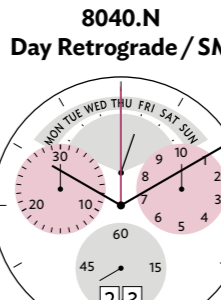

10 1/2 x 11 1/2" - 4.90 mm

3520.D
SM & SP
12h 30 Min./12 Hours
3h Date
6h Small Second

3540.D
SM & SP
9h 30 Min.
12h 1/10 Sec./10 Hours
3h Date
6h Small Second

Date

Big Date

Big Date

Special Date

12 1/2" - 4.40 mm

5051.C
Day Big Date/SM
6h 1/10 Sec.
9h 30 Min./12 Hours
3h Small Second
6h Day
12h Big Date

5040.F
Day-Date Month/SM
6h 1/10 Sec./10 Hours
9h 30 Min.
3h Small Second
12h Day & Month
Date by Hand

13 1/4" - 4.60 mm

Cal. Z50
SM & SP
9h 30 Minute-Counter
3h Small Second
6h Date

Cal. Z60
Day-Date/SM & SP
6h 30 Minute-Counter
3h Small Second
4h Date
9h Day

15" - 5.60 mm

8040.B
SM
3h 1/10 Sec./10 Hours
9h 30 Min.
6h Small Second
12h Big Date

8040.N
Day Retrograde/SM
3h 1/10 Sec./10 Hours
9h 30 Min.
6h Small Second
6h Big Date
12h Day Retrograde

SM: Swiss Made
SP: Swiss Parts

display size 100%

RONDA startech

Comparison of sizes & counter positions