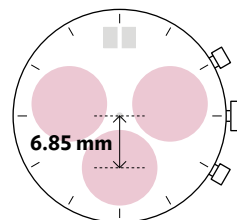

10 1/2 x 11 1/2" - 4.90 mm

3520.D
SM & SP
12h 30 Min./12 Hours
3h Date
6h Small Second

3540.D
SM & SP
9h 30 Min.
12h 1/10 Sec./10 Hours
3h Date
6h Small Second

Date

Big Date

Big Date

Special Date

12 1/2" - 4.40 mm

5051.C
Day Big Date/SM
6h 1/10 Sec.
9h 30 Min./12 Hours
3h Small Second
6h Day
12h Big Date

5040.F
Day-Date Month/SM
6h 1/10 Sec./10 Hours
9h 30 Min.
3h Small Second
12h Day & Month
Date by Hand

13 1/4" - 4.60 mm

Series 3500 — 10 ½ × 11 ½'''

Counter 6 & 12 h: 7.50 mm distance from center
Counter 9 h: 7.00 mm distance from center

Sample eye diameter Ø 9 and 10 mm

Series 5000 — 12 ½'''

All counters 6.85 mm distance from center

Sample eye diameter Ø 10 mm

Series Z — 13 ¼'''

All counters 8.30 mm distance from center

Sample eye diameter Ø 11 mm

Series 8000 — 15'''

All counters 8.30 mm distance from center

Sample eye diameter Ø 12 mm