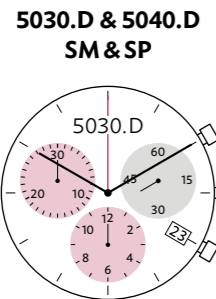

5030.D & 5040.D
SM & SP
6h 12 Hours (5030.D)
6h 1/10 Sec./10 Hours (5040.D)
9h 30 Min.
3h Small Second
4h Date