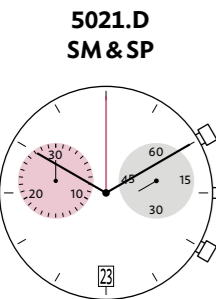

10 1/2 x 11 1/2" - 4.90 mm

3520.D

3540.D

RONDA startech Chronographs

12 1/2" - 4.40 mm

5021.D

5030.D & 5040.D

5040.E
Day-Date

5051.C
Day Big Date

5040.F
Day-Date Month

15" - 5.60 mm

Cal. Z50

Cal. Z60
Day-Date

8040.B

8040.N
Day Retrograde

display size 100%

10 1/2 x 11 1/2" - 4.90 mm

3520.D
SM & SP
12h 30 Min./12 Hours
3h Date
6h Small Second

3540.D
SM & SP
9h 30 Min.
12h 1/10 Sec./10 Hours
3h Date
6h Small Second

Date

Big Date

Big Date

Special Date

12 1/2" - 4.40 mm

Series 3500 — 10 ½ × 11 ½'''

Counter 6 & 12 h: 7.50 mm distance from center
Counter 9 h: 7.00 mm distance from center

Sample eye diameter Ø 9 and 10 mm

Series 5000 — 12 ½'''

All counters 6.85 mm distance from center